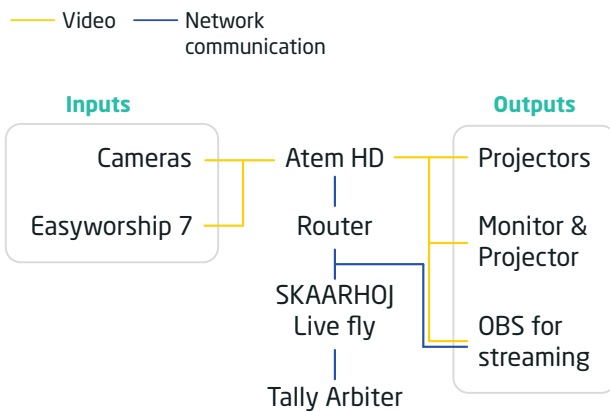

Switching \ OBS \ Lively

In the western part of Denmark, "Silkeborg Oasekirke" is livestreaming their service.

They use a SKAARHOJ Lively to ease operations for their volunteers. The controllers allows one operator to control a camera, while also switching sources, switching on graphics and start and stop the streaming in OBS.

The setup has 6 cameras from different brands, and they are using a ATEM Television studio.

They also have graphics coming from EasyWorship and make use of preroll graphics in OBS.

Silas have been a volunteer in Silkeborg for many years, but he recently joined the SKAARHOJ team, where he is working with development of new features.

If you have any questions about this setup please write Silas at silas@skaarhoj.com

Work Flow